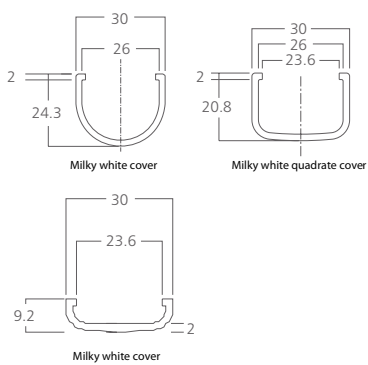

Pixel LIGHT FORSA

silver
Extruded aluminium

355 111
LED Power **24V -13W** Colour Temp **RGB** Luminous **280 lm**

LIGHT DISTRIBUTION